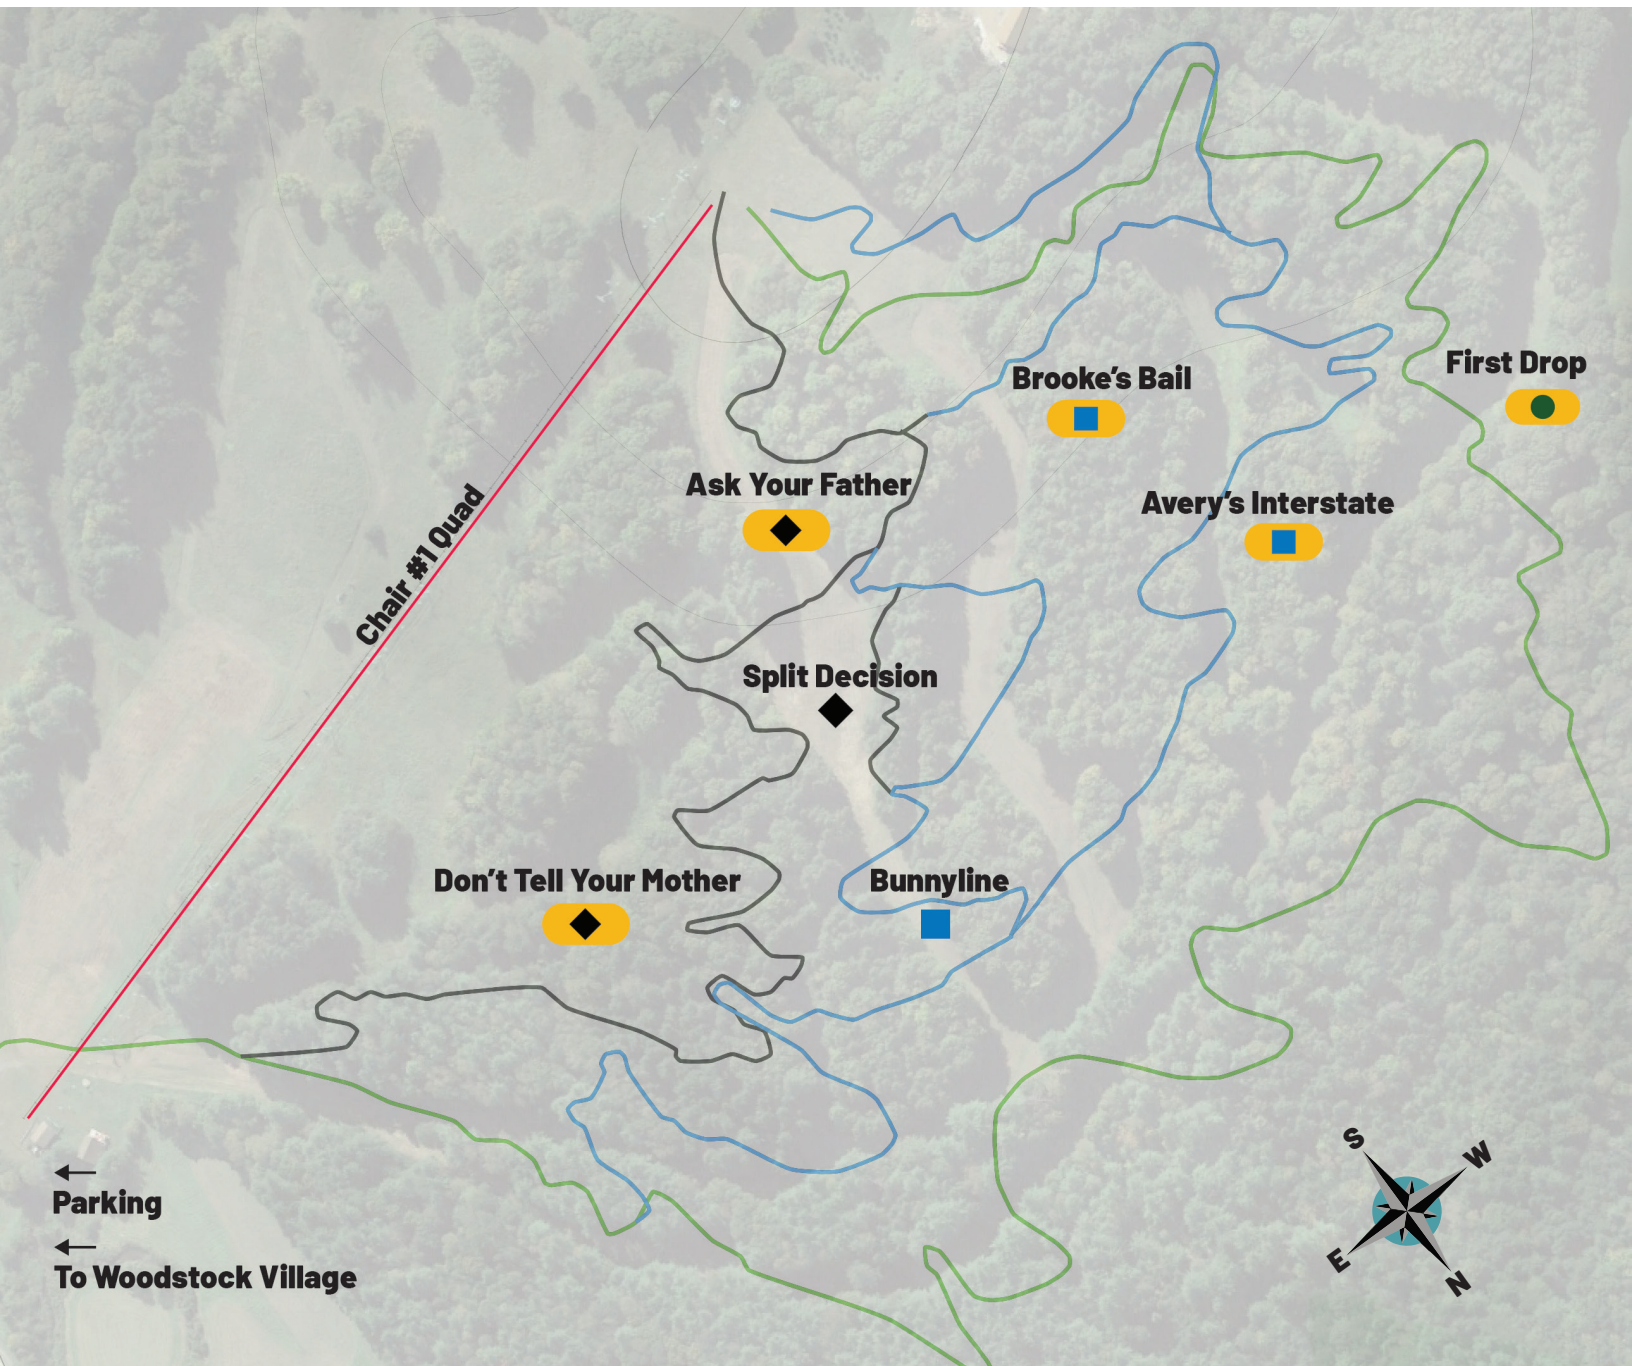

SUICIDE SIX

FREERIDE TRAILS: EASY MORE DIFFICULT MOST DIFFICULT

TECHNICAL TRAILS: EASY MORE DIFFICULT MOST DIFFICULT

BIKE PARK STATISTICS

TOP ELEVATION: 1,200 FT

BASE ELEVATION: 550 FT

VERTICAL RISE: 650 FT

247 STAGE ROAD, SOUTH POMFRET, VERMONT